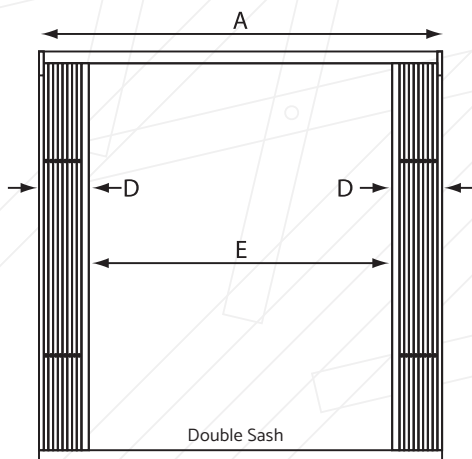

## Security Gates Bunch Sizes (mm)

**NOTE:** All clear opening sizes for single sash gates allow for the slam post.

For hinge aside gates the bunch size is increased by a further 30 mm per sash.

**NOTE:** Folding tracks with a length of 600 mm or more are supplied with a retaining pin as standard. This is located between 488 mm and 568 mm from the ground regardless of track length. **The retaining pin projects 60 mm beyond the lock post when the track is lowered and 30 mm when raised.** If the width of the gate is greater than the height check that there will be sufficient room for the bottom track to fold up into.

**UNEVEN SASHES:** On double sash gates, the sashes can be split with the majority opening to one side, useful where there is a preference or a limited space at one side of the aperture to accommodate the retracted sash.