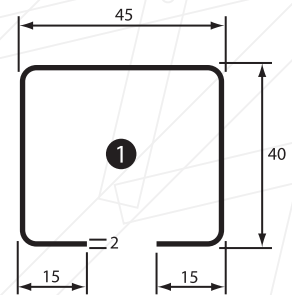

Track Profiles

Top Track