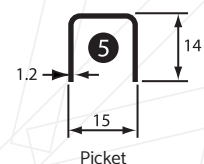

## Track Profiles

Top Track

Fixing Frame

Bottom 'W' Track

Low profile Bottom 'T' Track  
Low security option SecuroGuard 1000 only

Lock Post

Picket