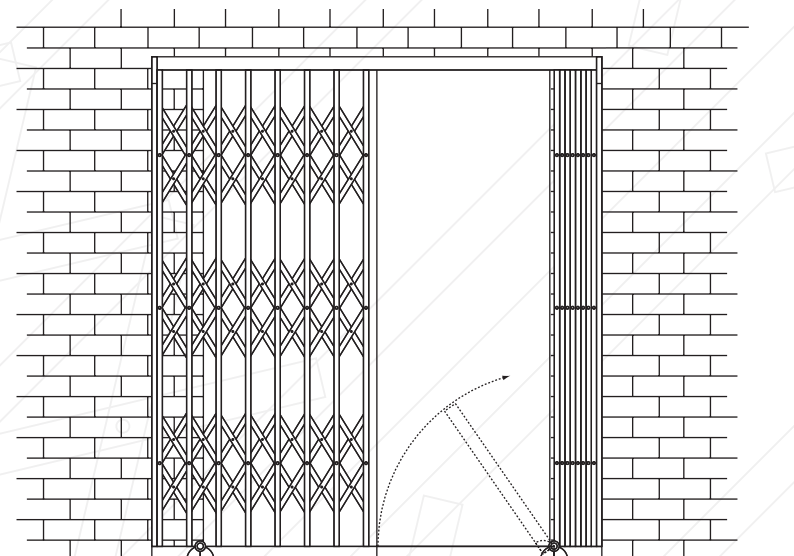

Face Fix Front Elevation