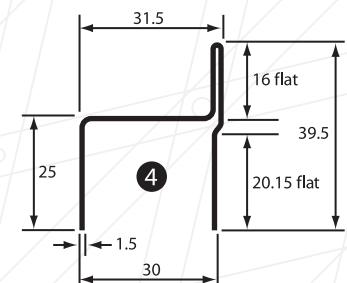

Specification

Terminology

The following lists the preferred terminology applied to our gates (in grey, on the left of the table) and alternatives which are also in common use:

SASH	Bunch / Stack / Hand
TOP TRACK	Top runner / Top Rail / Top Guide
FOLDING TRACK	Lift up / Hinge (should not be used – can be confused with the hinge aside option)
REMOVABLE TRACK	Lift Out / Lift Off
HINGE ASIDE	Hinging Sash / Swinging Sash / Fold Back
C-SIDE FIXING FRAME	C-Side / Reinforcing for Top Track / Strengthening for Top Track
REVEAL FIXED	Between Walls / Recess
FACE FIXED	Surface Mounted / Plant On
BI-PARTING	Double / Double Draw / Split
KEYED ALIKE	Suited / Same
PICKET	Upright

Reveal Fix Front Elevation

Face Fix Front Elevation

Track Profiles

Lock Post