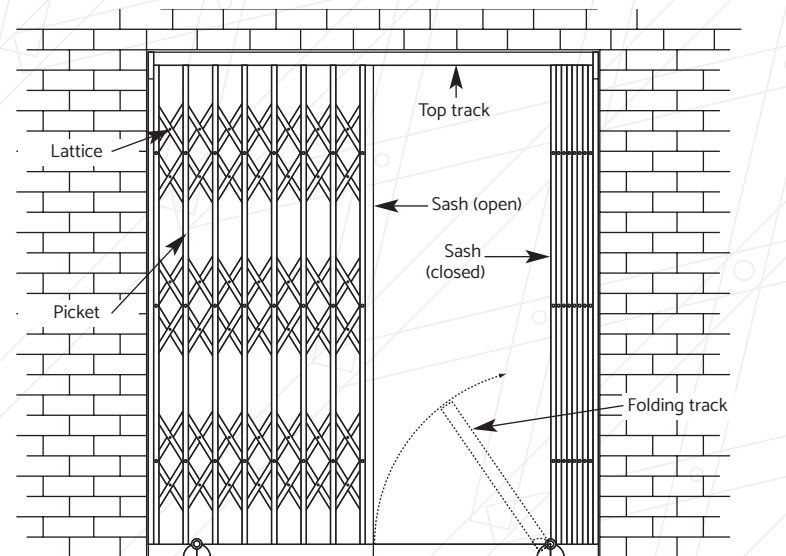

Specification

Terminology

The following lists the preferred terminology applied to our gates (in grey, on the left of the table) and alternatives which are also in common use:

SASH	Bunch / Stack / Hand
TOP TRACK	Top runner / Top Rail / Top Guide
FOLDING TRACK	Lift up / Hinge (should not be used – can be confused with the hinge aside option)
REMOVABLE TRACK	Lift Out / Lift Off
HINGE ASIDE	Hinging Sash / Swinging Sash / Fold Back
C-SIDE FIXING FRAME	C-Side / Reinforcing for Top Track / Strengthening for Top Track
REVEAL FIXED	Between Walls / Recess
FACE FIXED	Surface Mounted / Plant On
BI-PARTING	Double / Double Draw / Split
KEYED ALIKE	Suited / Same
PICKET	Upright

Reveal Fix Front Elevation