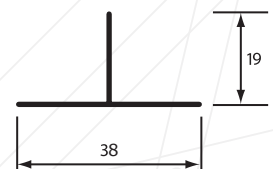

## Track Profiles

Top Track

Fixing Frame

Bottom 'W' Track

Low profile Bottom 'T' Track  
Low security option SecuroGuard 1000 only

Lock Post

Picket