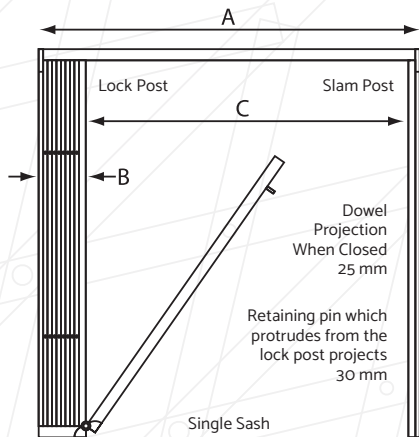

## Security Gates Bunch Sizes (mm)

**NOTE:** All clear opening sizes for single sash gates allow for the slam post.

For hinge aside gates the bunch size is increased by a further 30 mm per sash.

**NOTE:** Folding tracks with a length of 600 mm or more are supplied with a retaining pin as standard. This is located between 488 mm and 568 mm from the ground regardless of track length. **The retaining pin projects 60 mm beyond the lock post when the track is lowered and 30 mm when raised.** If the width of the gate is greater than the height check that there will be sufficient room for the bottom track to fold up into.