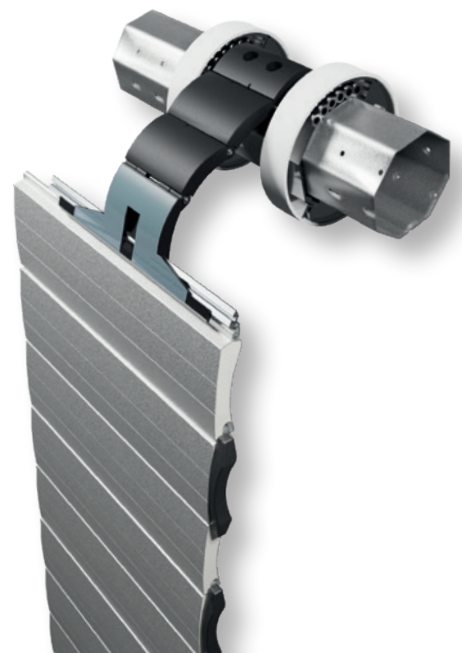

The extruded aluminium bottom slat adds extra strength to resist forcing.